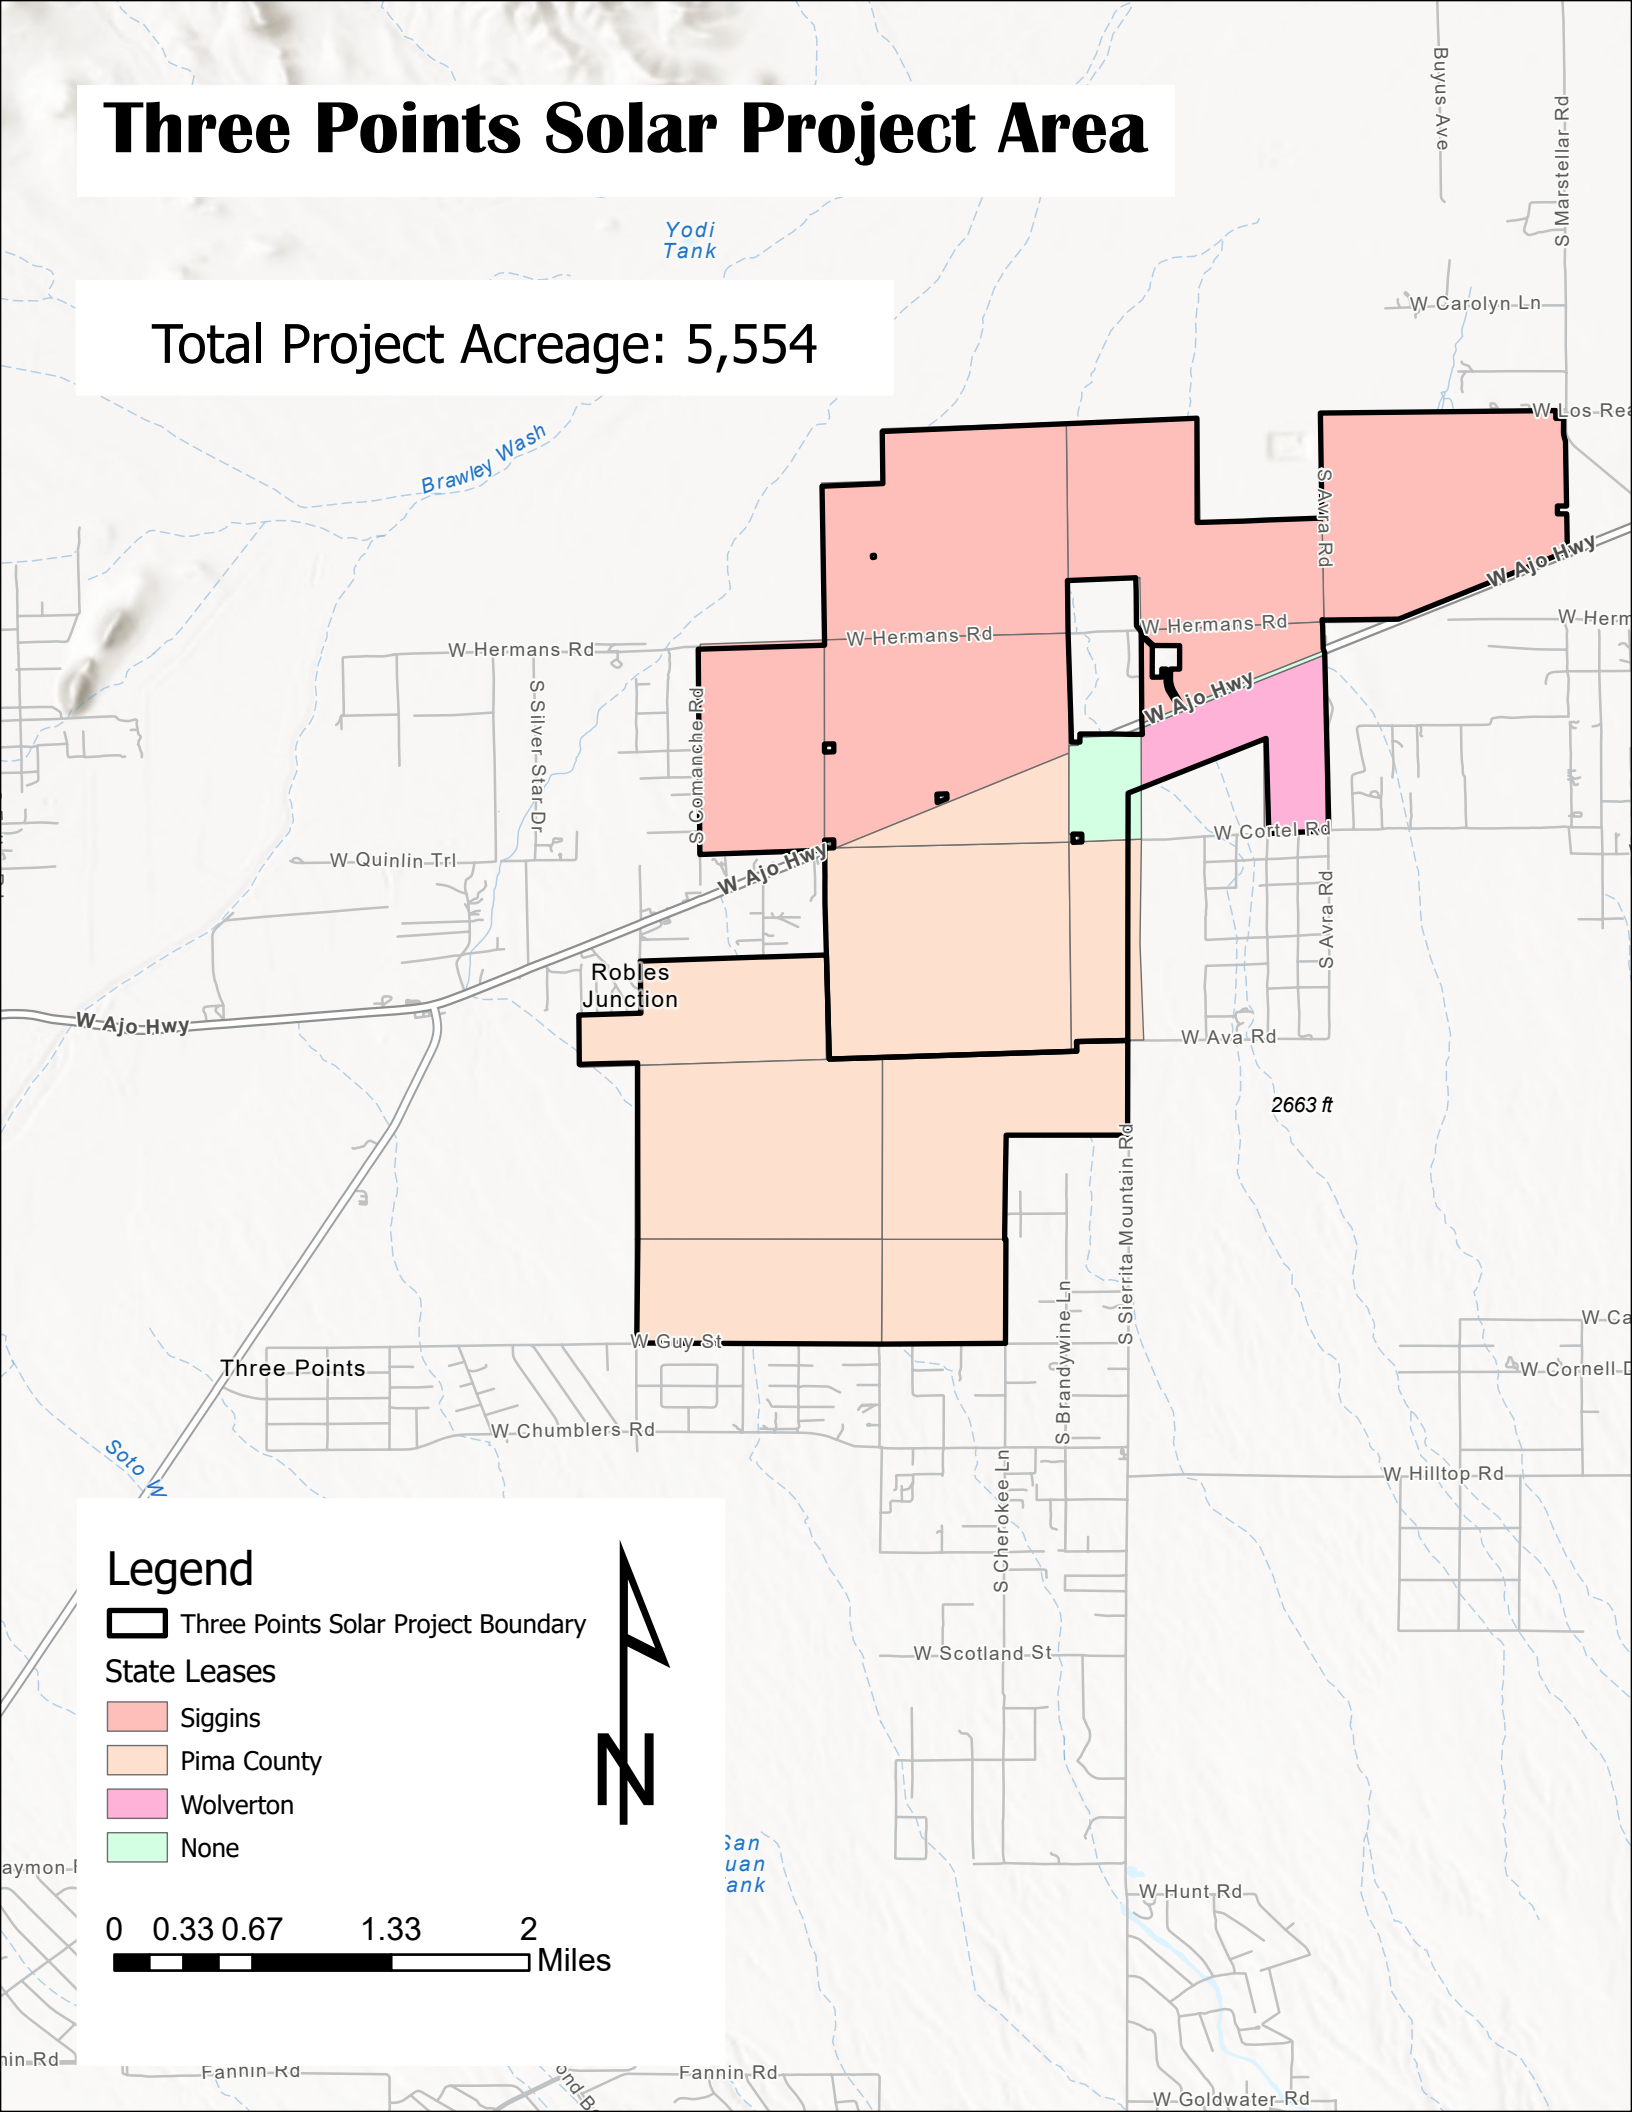

# Three Points Solar Project Area

Total Project Acreage: 5,554

## Legend

Three Points Solar Project Boundary

State Leases

Siggins

Pima County

Wolverton

None

0 0.33 0.67 1.33 2 Miles