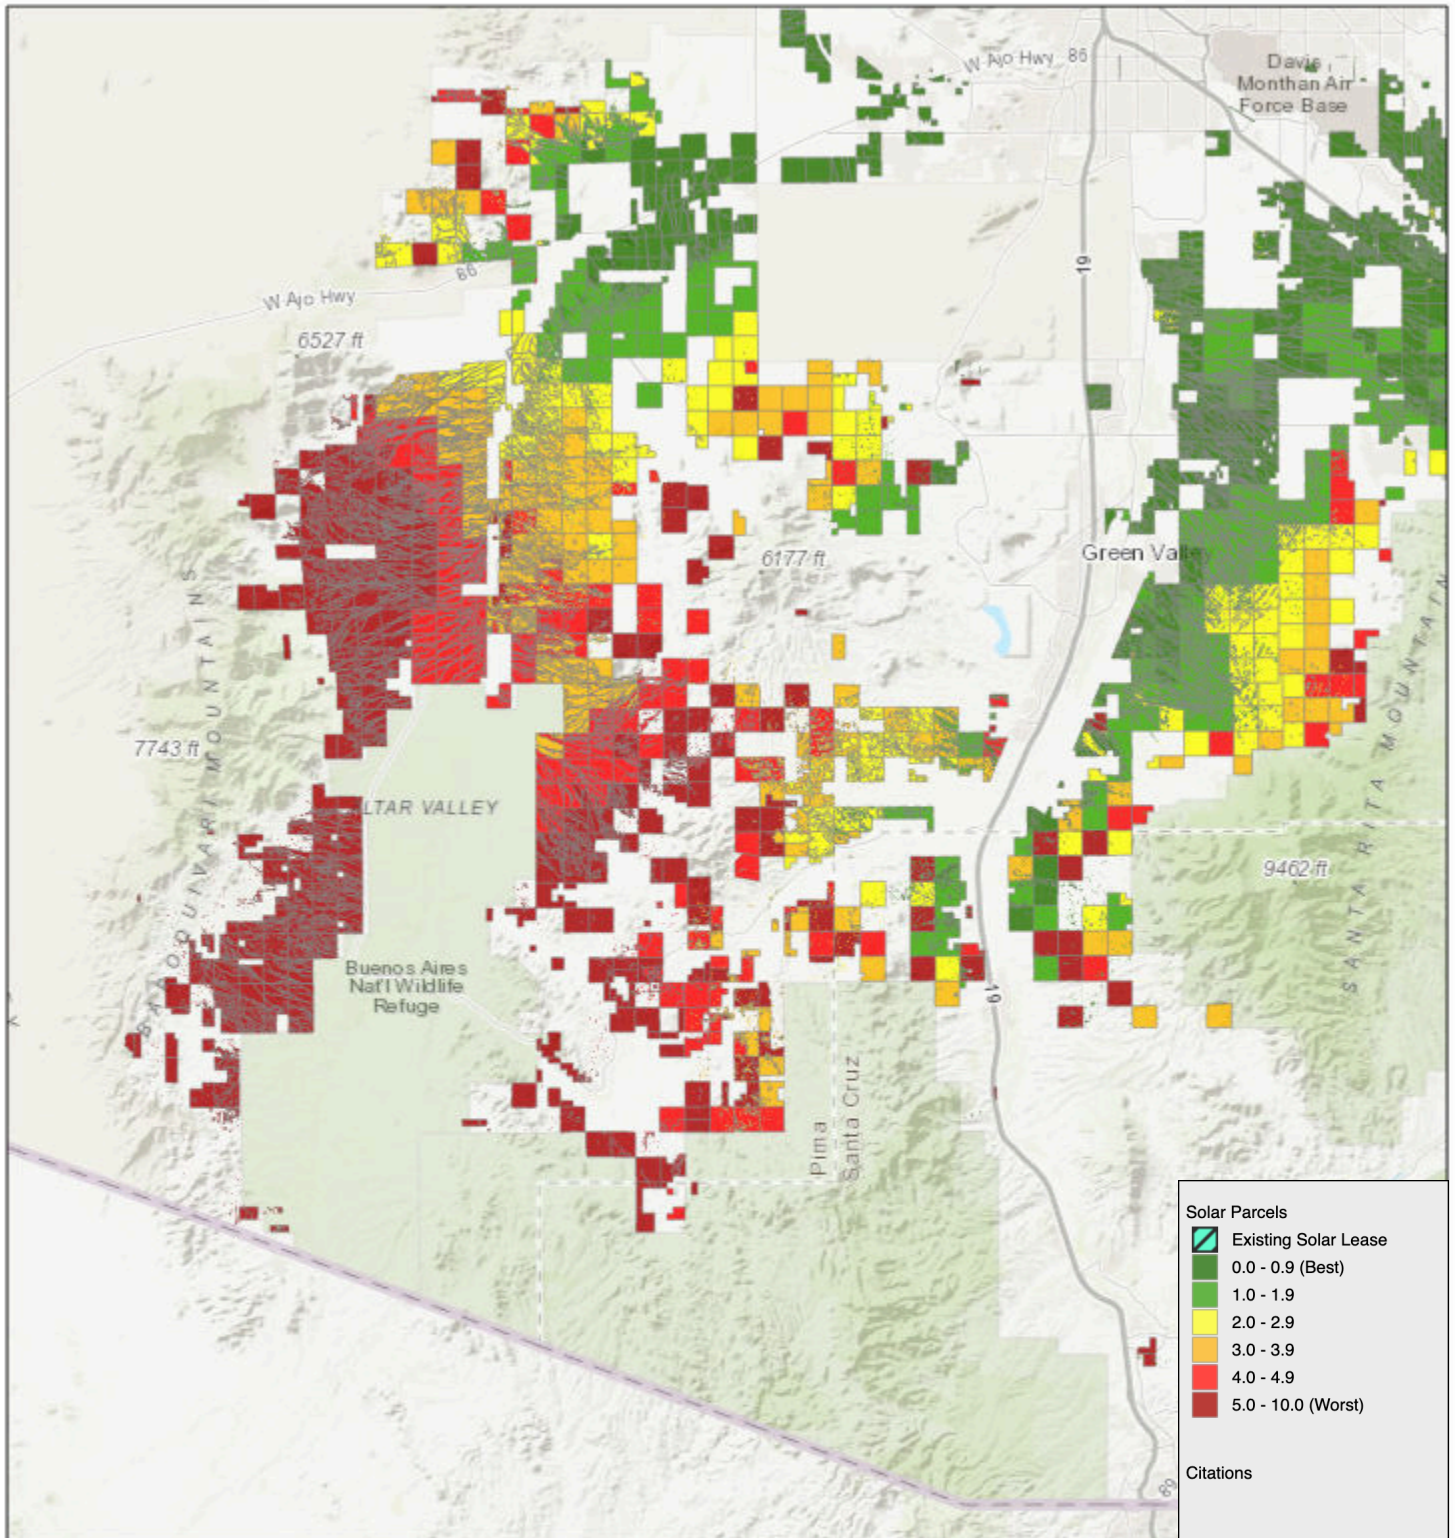

Arizona State Land Department - Solar Scores

June 22, 2026

[View Map Here](#)

1:577,791

Sources: Esri, HERE, Garmin, Intermap, increment P Corp., GEBCO, USGS, FAO, NPS, NRCAN, GeoBase, IGN, Kadaster NL, Ordnance Survey, Esri Japan, METI, Esri China (Hong Kong), (c) OpenStreetMap contributors, and the GIS User Community